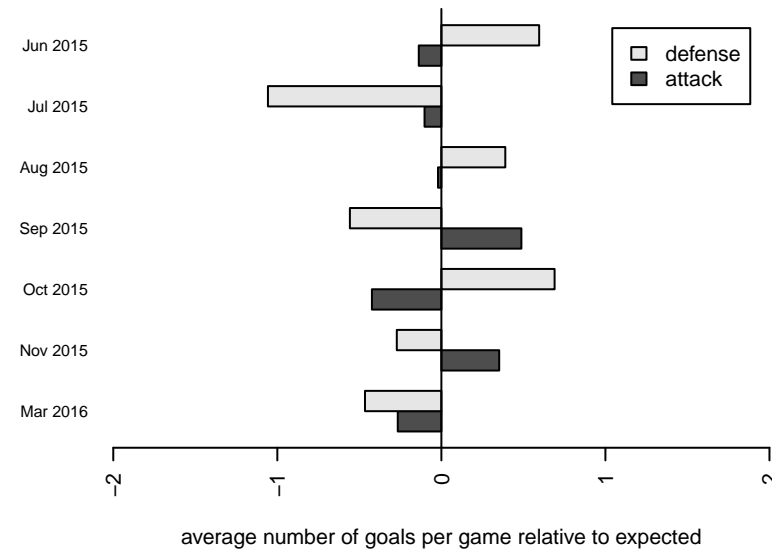

Performance relative to 13 month average