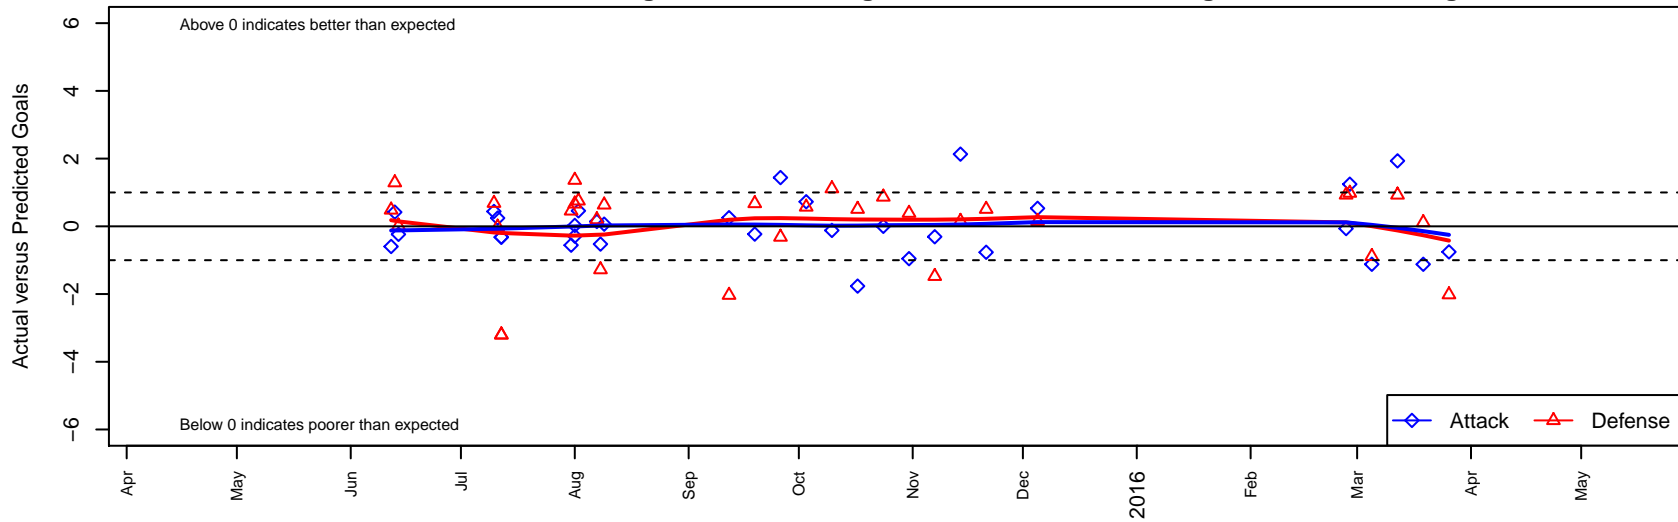

FWFC Boom G04

Federal Way FC
 Federal Way, WA
 G04 total strength=309
 attack=0.13 defense=0.25
 fall league = NPSL Div 2 U11
 spr league = Spr NPSL Div 1 U11

alt names used:
 Boom FC
 Boom FC (Medina)
 FWFC Boom
 FWFC Boom
 FWFC- Boom
 FWFC BOOM

Venues played:
 2015 Starfire Spring Classic GU10-11
 2015 KCC GU11 Gold
 2015 Blast Off GU10-11 A 9v9
 2015 River Jam Samba U11
 2015 NPSL Division 2 U11
 2015 Spr NPSL Division 1 U11

FWFC Boom G04
 Dots are actual minus expected GF (blue circles) and GA (red triangles).
 Blue line is smoothed change in attack strength. Red is smoothed change in defense strength.

**attack and defense variance (black dot)
relative to other teams
and top 10 in region**

**attack and defense rating
relative to others at age
and all opponents in last 13 months**

Performance relative to 13 month average