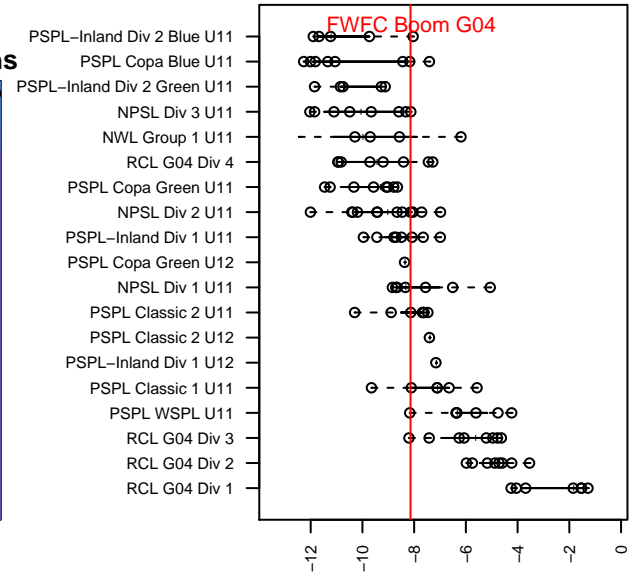

FWFC Boom G04

Federal Way FC
 Federal Way, WA
 G04 total strength=309
 attack=0.13 defense=0.25
 fall league = NPSL Div 2 U11
 spr league = Spr NPSL Div 1 U11

alt names used:
 Boom FC
 Boom FC (Medina)
 FWFC Boom
 FWFC Boom
 FWFC- Boom
 FWFC BOOM

Venues played:
 2015 Starfire Spring Classic GU10-11
 2015 KCC GU11 Gold
 2015 Blast Off GU10-11 A 9v9
 2015 River Jam Samba U11
 2015 NPSL Division 2 U11
 2015 Spr NPSL Division 1 U11

FWFC Boom G04
 Dots are actual minus expected GF (blue circles) and GA (red triangles).
 Blue line is smoothed change in attack strength. Red is smoothed change in defense strength.

**attack and defense variance (black dot)
relative to other teams
and top 10 in region**

**attack and defense rating
relative to others at age
and all opponents in last 13 months**

Performance relative to 13 month average