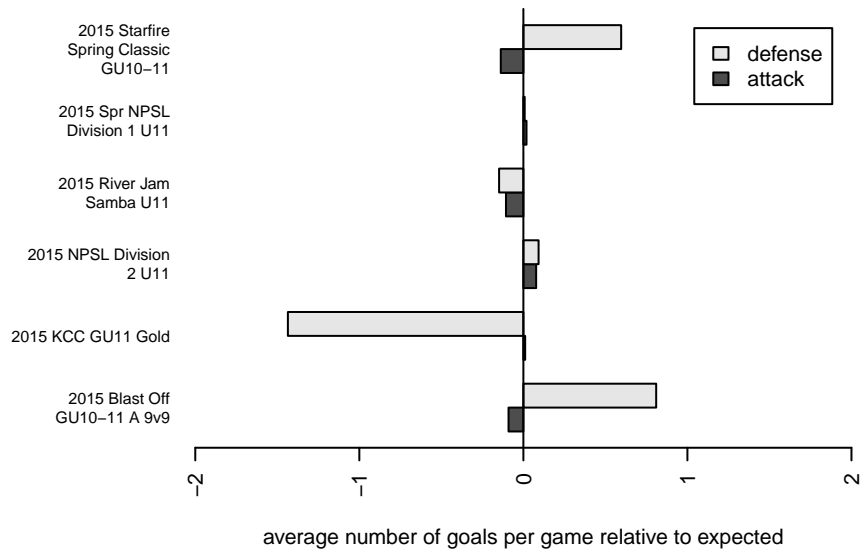

FWFC Boom G04

Federal Way FC
 Federal Way, WA
 G04 total strength=309
 attack=0.13 defense=0.25
 fall league = NPSL Div 2 U11
 spr league = Spr NPSL Div 1 U11

alt names used:
 Boom FC
 Boom FC (Medina)
 FWFC Boom
 FWFC Boom
 FWFC- Boom
 FWFC BOOM

Venues played:
 2015 Starfire Spring Classic GU10-11
 2015 KCC GU11 Gold
 2015 Blast Off GU10-11 A 9v9
 2015 River Jam Samba U11
 2015 NPSL Division 2 U11
 2015 Spr NPSL Division 1 U11

FWFC Boom G04
 Dots are actual minus expected GF (blue circles) and GA (red triangles).
 Blue line is smoothed change in attack strength. Red is smoothed change in defense strength.

**attack and defense variance (black dot)
relative to other teams
and top 10 in region**

**attack and defense rating
relative to others at age
and all opponents in last 13 months**

Performance relative to 13 month average