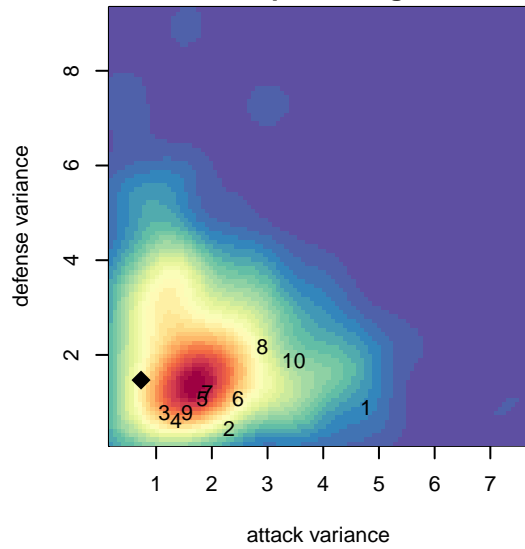

FWFC Boom G04

Federal Way FC
 Federal Way, WA
 G04 total strength=309
 attack=0.13 defense=0.25
 fall league = NPSL Div 2 U11
 spr league = Spr NPSL Div 1 U11

alt names used:
 Boom FC
 Boom FC (Medina)
 FWFC Boom
 FWFC Boom
 FWFC- Boom
 FWFC BOOM

Venues played:
 2015 Starfire Spring Classic GU10-11
 2015 KCC GU11 Gold
 2015 Blast Off GU10-11 A 9v9
 2015 River Jam Samba U11
 2015 NPSL Division 2 U11
 2015 Spr NPSL Division 1 U11

FWFC Boom G04
 Dots are actual minus expected GF (blue circles) and GA (red triangles).
 Blue line is smoothed change in attack strength. Red is smoothed change in defense strength.

**attack and defense variance (black dot)
relative to other teams
and top 10 in region**

**attack and defense rating
relative to others at age
and all opponents in last 13 months**

Performance relative to 13 month average